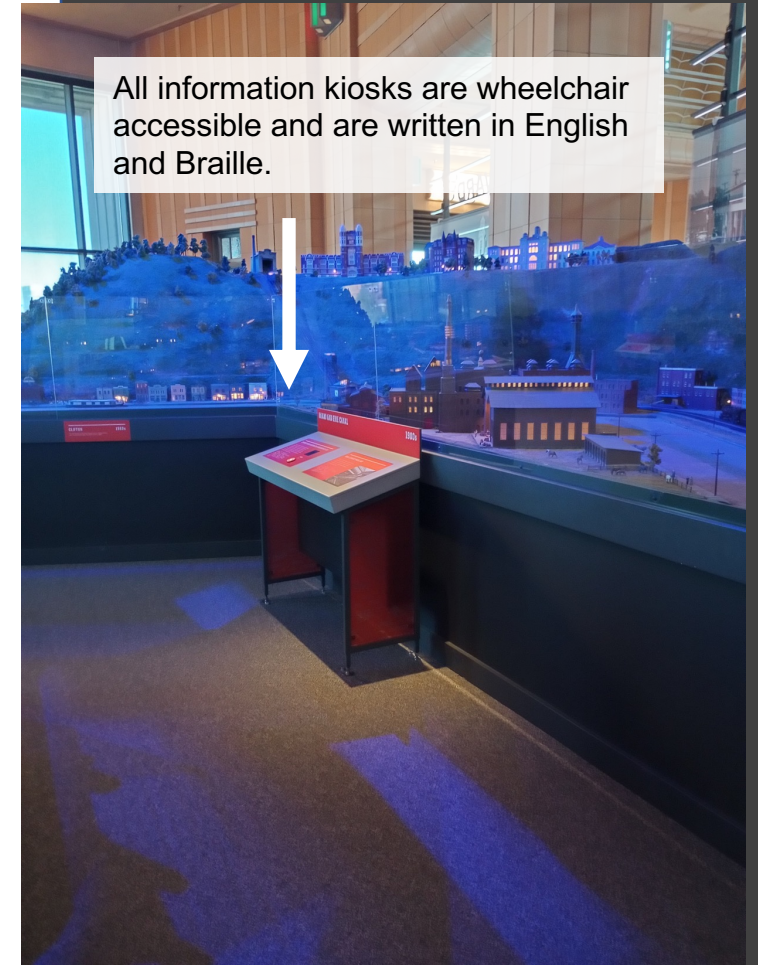

Whistle sounds when then pressure raises, and guest pushes the button.

Hands-on elements at wheelchair height

Cincinnati History Museum: *Cincinnati in Motion*

Due to the historic nature of Union Terminal, ramp inclines are steeper than ADA recommendations.

Most of the information kiosks contain sounds, smells or tactile elements.

All information kiosks are wheelchair accessible and are written in English and Braille.

Cincinnati History Museum: *Shaping Our City*

Text panels written in Braille.

The streetcar is hard to access for those with mobility concerns. Ask a CMC staff member to start the sensory friendly version if needed.

Wide aisles for easy mobility. Wheelchair users need to use the side ramp to access this gallery.

The theater has wide seating and space for wheelchair users at the front. It is a dark space with a lot of different visual and audio stimuli.

This gallery is darker than others and has different sounds throughout the exhibit that can be activated.