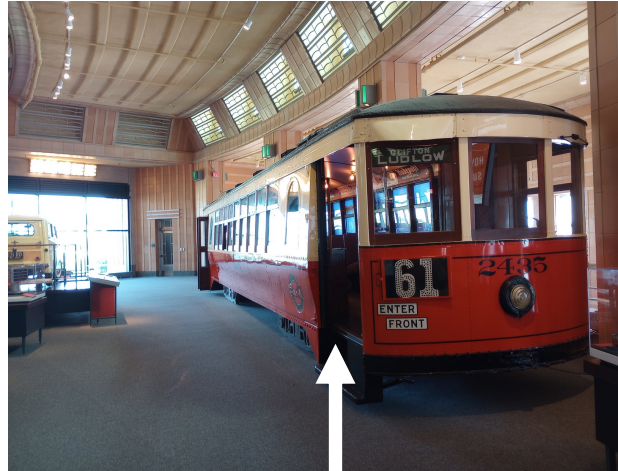

Cincinnati
Museum Center

Accessibility Amenities in Cincinnati History Museum

5.26.2023

Cincinnati History Museum: Entry

Elevator access to Lower Level

Braille accompanies the text panels

Noise-reducing headphones and fidgets at all ticketing kiosks

Whistle sounds when then pressure raises, and guest pushes the button.

Hands-on elements at wheelchair height

Cincinnati History Museum: *Cincinnati in Motion*

Due to the historic nature of Union Terminal, ramp inclines are steeper than ADA recommendations.

Text panels written in Braille.

The streetcar is hard to access for those with mobility concerns. Ask a CMC staff member to start the sensory friendly version if needed.

Wide aisles for easy mobility. Wheelchair users need to use the side ramp to access this gallery.

Cincinnati History Museum: *Public Landing*

Lots of wide spaces for wheelchair users

All seating is adjustable in the gallery.
The *Public Landing* also offers numerous tactile experiences for our BVI and sensory seeking guests.