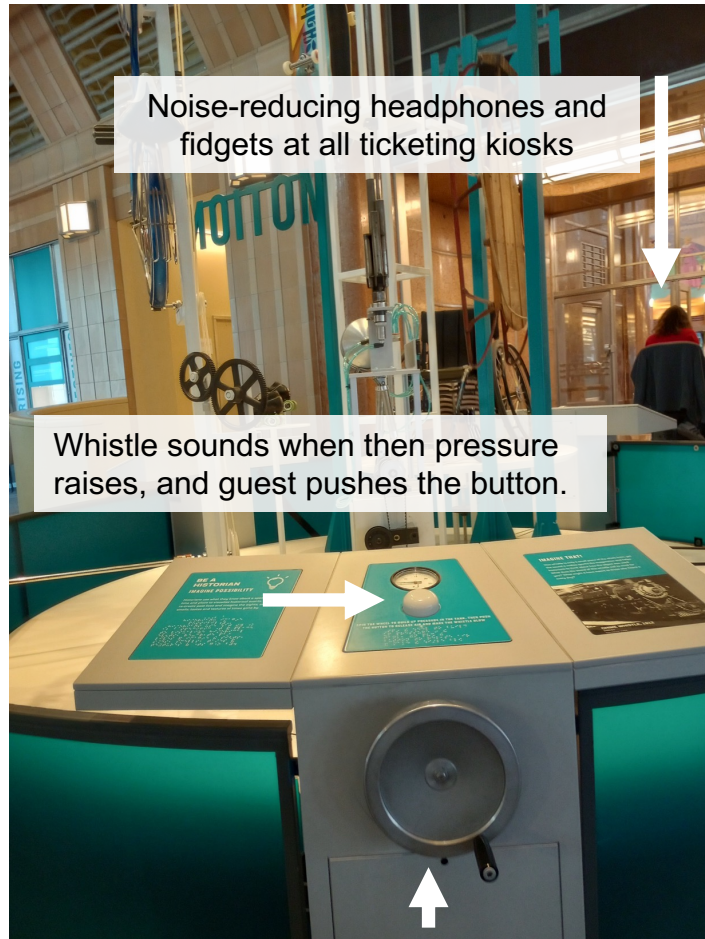

Cincinnati
Museum Center

Accessibility Amenities in Cincinnati History Museum

5.26.2023

Cincinnati History Museum: Entry

Elevator access to Lower Level

Braille accompanies the text panels

Noise-reducing headphones and fidgets at all ticketing kiosks

Whistle sounds when then pressure raises, and guest pushes the button.

Hands-on elements at wheelchair height

Cincinnati History Museum: *Cincinnati in Motion*

Due to the historic nature of Union Terminal, ramp inclines are steeper than ADA recommendations.

The theater has wide seating and space for wheelchair users at the front. It is a dark space with a lot of different visual and audio stimuli.

This gallery is darker than others and has different sounds throughout the exhibit that can be activated.