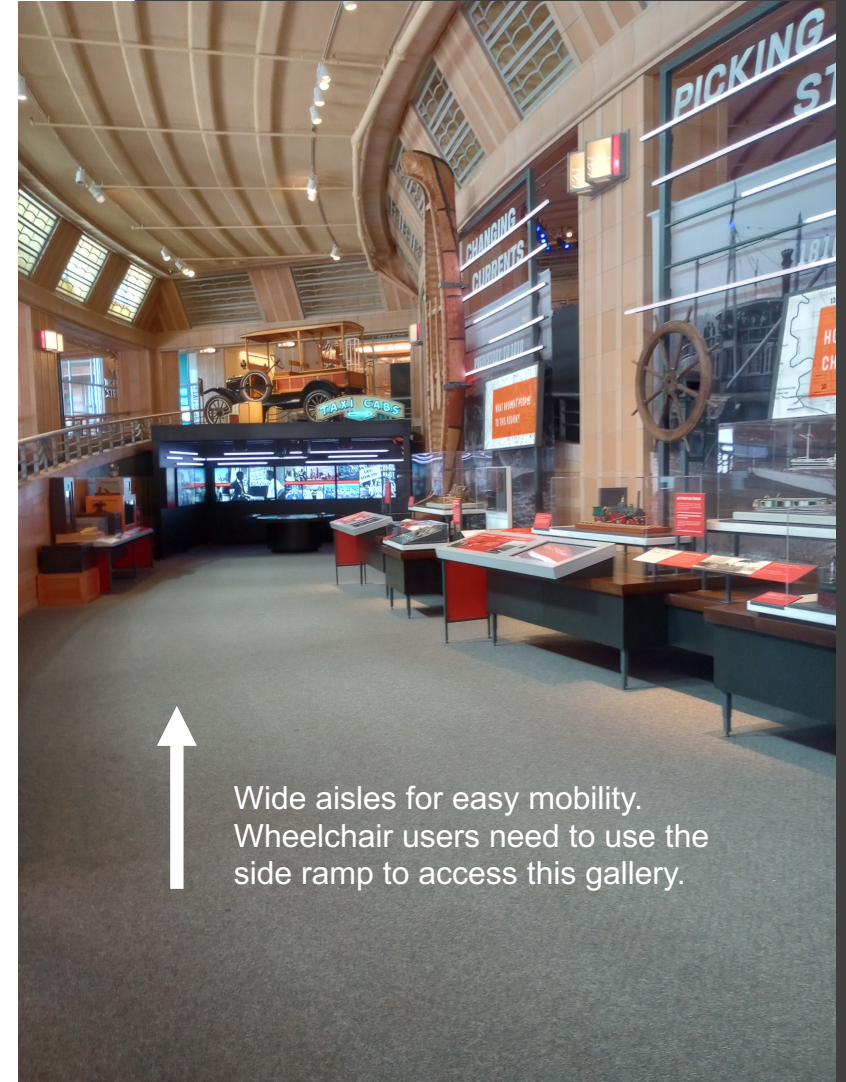

Whistle sounds when then pressure raises, and guest pushes the button.

Hands-on elements at wheelchair height

Cincinnati History Museum: *Cincinnati in Motion*

Due to the historic nature of Union Terminal, ramp inclines are steeper than ADA recommendations.

Most of the information kiosks contain sounds, smells or tactile elements.

All information kiosks are wheelchair accessible and are written in English and Braille.

Cincinnati History Museum: *Shaping Our City*

Text panels written in Braille.

The streetcar is hard to access for those with mobility concerns. Ask a CMC staff member to start the sensory friendly version if needed.

Wide aisles for easy mobility. Wheelchair users need to use the side ramp to access this gallery.

Cincinnati History Museum: *Public Landing*

Lots of wide spaces for wheelchair users

All seating is adjustable in the gallery.
The *Public Landing* also offers numerous tactile experiences for our BVI and sensory seeking guests.